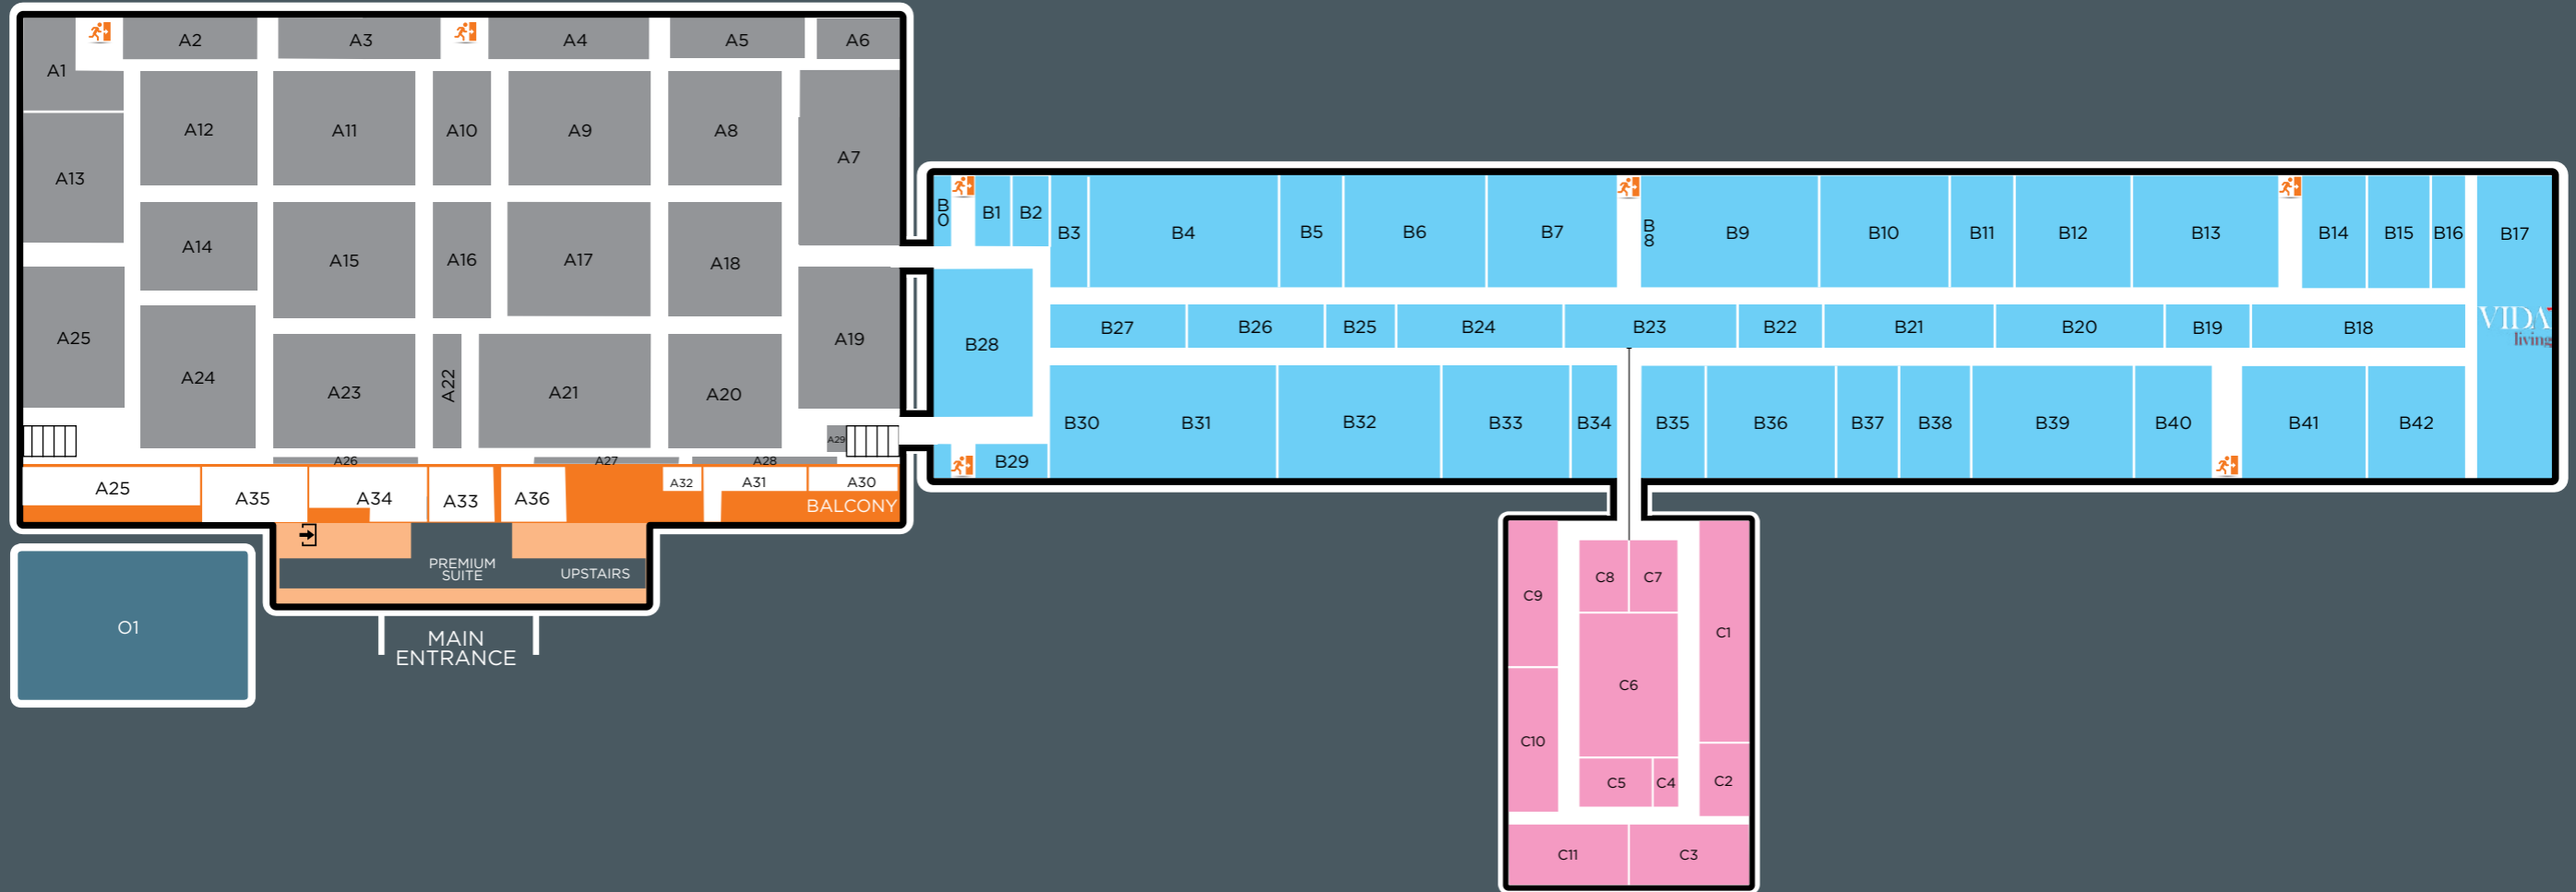

IRISH FURNITURE & HOMEWARES SHOW 2017

O1 Maxi Movers	A13 Holroyd & Jones	A26 Oleh Oil Paintings	B2 Protect-a-bed	B15 Limelight Beds	B28 Image Furnishings	B41 Red Tree
A1 Wilde Java	A14 Arch Furniture	A27 Intact Software	B3 Wire Lamps	B16 Spires Art	B29 The Rug House	B42 G Mac Agencies
A2 Carrick Designs	A15 TMS Sales	A28 MC Wall Coverings	B4 Balmoral	B17 Vida Living	B30 RM Italia	C1 Easy Rest Beds
A3 Abbeylands	A16 Blue Bone	A30 Glaslough Furniture	B5 Ilsat SRL	B18 Slumber Nights	B31 Lebus Upholstery	C2 Embassy of Poland
A4 Keen Classics	A17 Gecko	A31 Sofcool Ltd.	B6 Lifestyle	B19 Cherry Tree Art	B32 Gleneagle Furniture	C3 Casabella
A5 Just Bedroom	A18 Derry's	A32 Retail Systems	B7 Washing Bay	B20 Burswood	B33 Global Home	C4 Celtic Woodcare
A6 & Wardrobes	A19 Image Furnishings	A33 Oak Furniture Ltd.	B8 N & P Wholesalers	B21 Mini Divani	B34 Rock Lighting	C5 Dundalk Lighting
A7 Dreamworld Bedding	A20 Honey B Designs	A34 Shannon Bridge Pottery	B9 Wholesale Beds	B22 La Moda Mirrors	B35 Cameo	C6 Taylors of Cheshire
A8 Decor Furniture	A21 World Furniture	A35 Sherborne Upholstery	B10 Classic Furniture	B23 Brennans	B36 Hickey's Furniture	C7 Alontin
A9 Decor Furniture	A22 Rug Rats	A36 Excel Furniture Direct	B11 Restwell	B24 RMG Design	B37 Glenwood	C8 Edgar
A10 Furniture Plus	A23 Buoyant Upholstery	P1 Premium Suite	B12 Premier Housewares	B25 Floors To Go	B38 MPD	C9 PMD Agencies
A11 Gannon's Furniture	A24 Annaghmore Agencies	B0 Headboard King	B13 Emerald Upholstery	B26 Art Source	B39 Signature Furniture	C10 Fairmount Furniture
A12 Bobby Harper Agencies	A25 GIE	B1 Breasley	B14 Vogue Beds	B27 Abbey Furniture	B40 Wiemann	C11 MCW Furniture